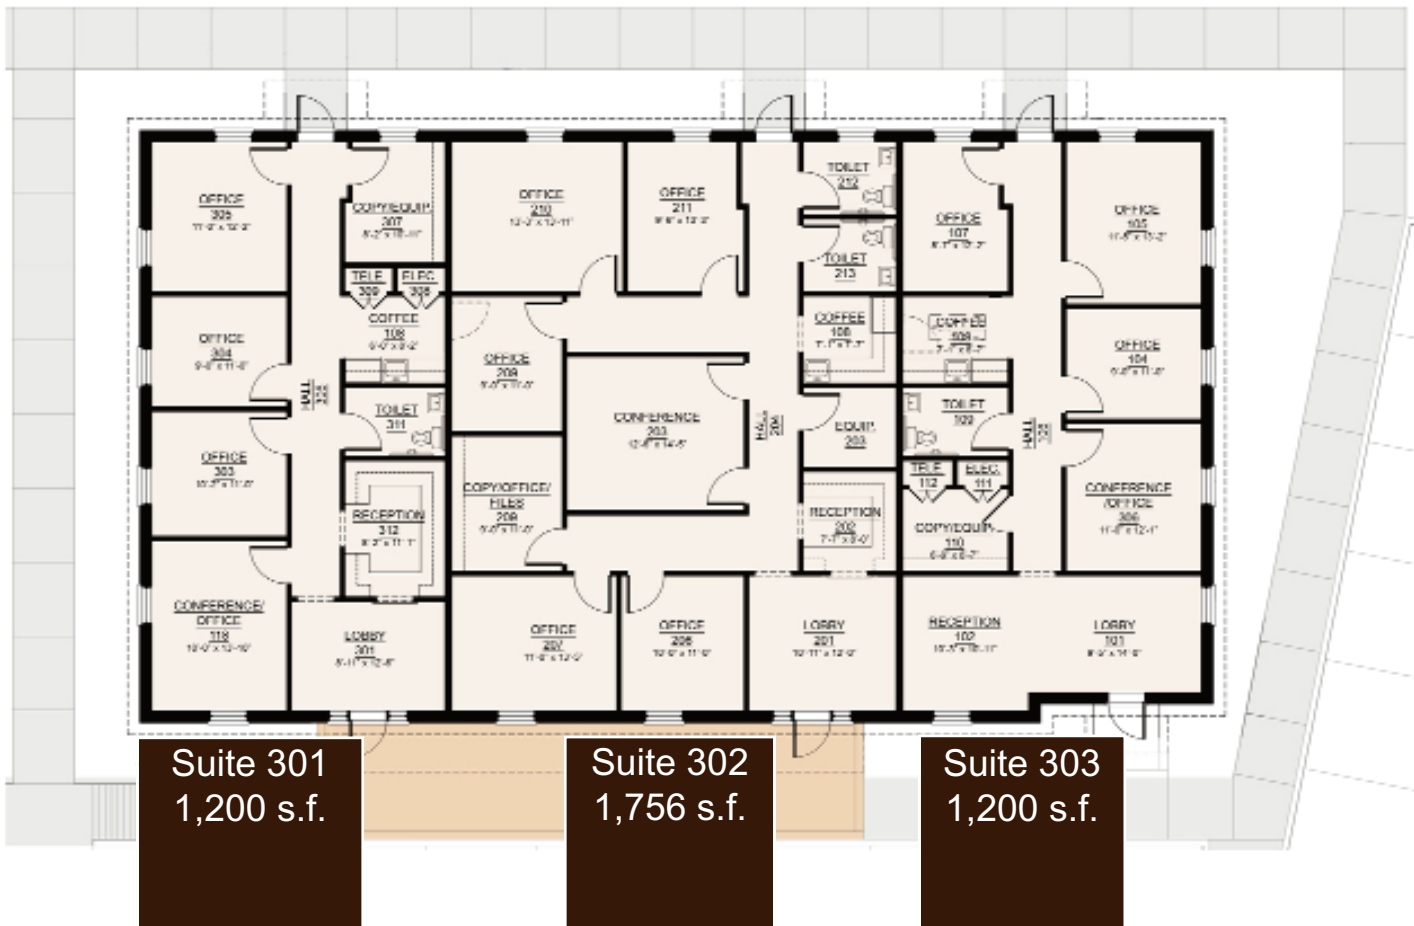

9'0" MSL Finish Floor Elevation

435 Corporate Drive

Professional - Medical - Financial

Lease - Sale - Build to Suit

For Additional Information, Contact:

Henry J. Richard ~ Principal
T 985/223-6012 ext. 227
henry@richarddevelopment.com