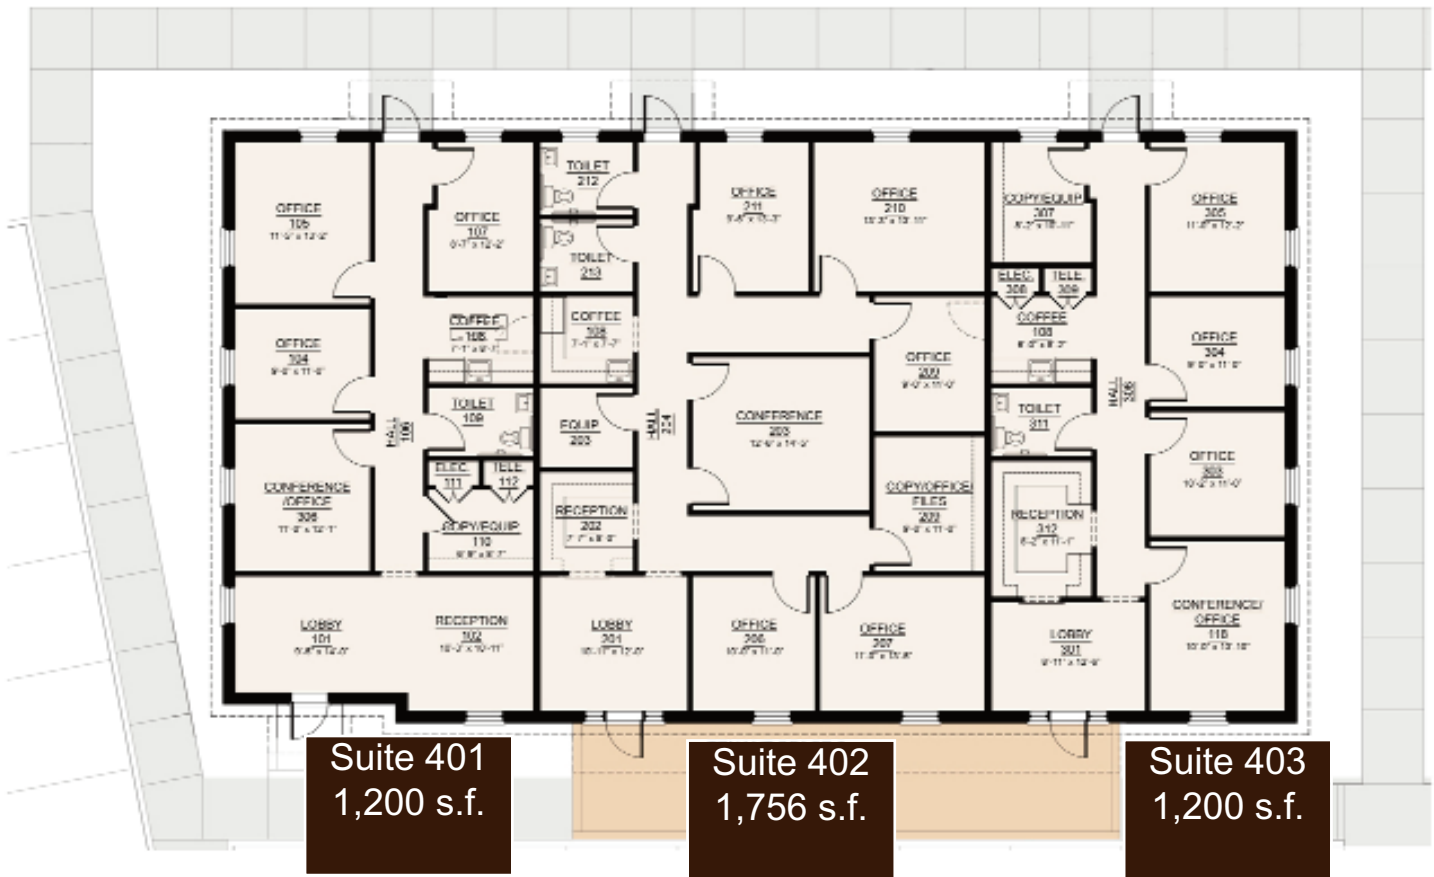

9'0" MSL Finish Floor Elevation

435 Corporate Drive

Professional - Medical - Financial

Lease - Sale - Build to Suit

For Additional Information, Contact:

Henry J. Richard ~ Principal

T 985/223-6012 ext. 227

henry@richarddevelopment.com