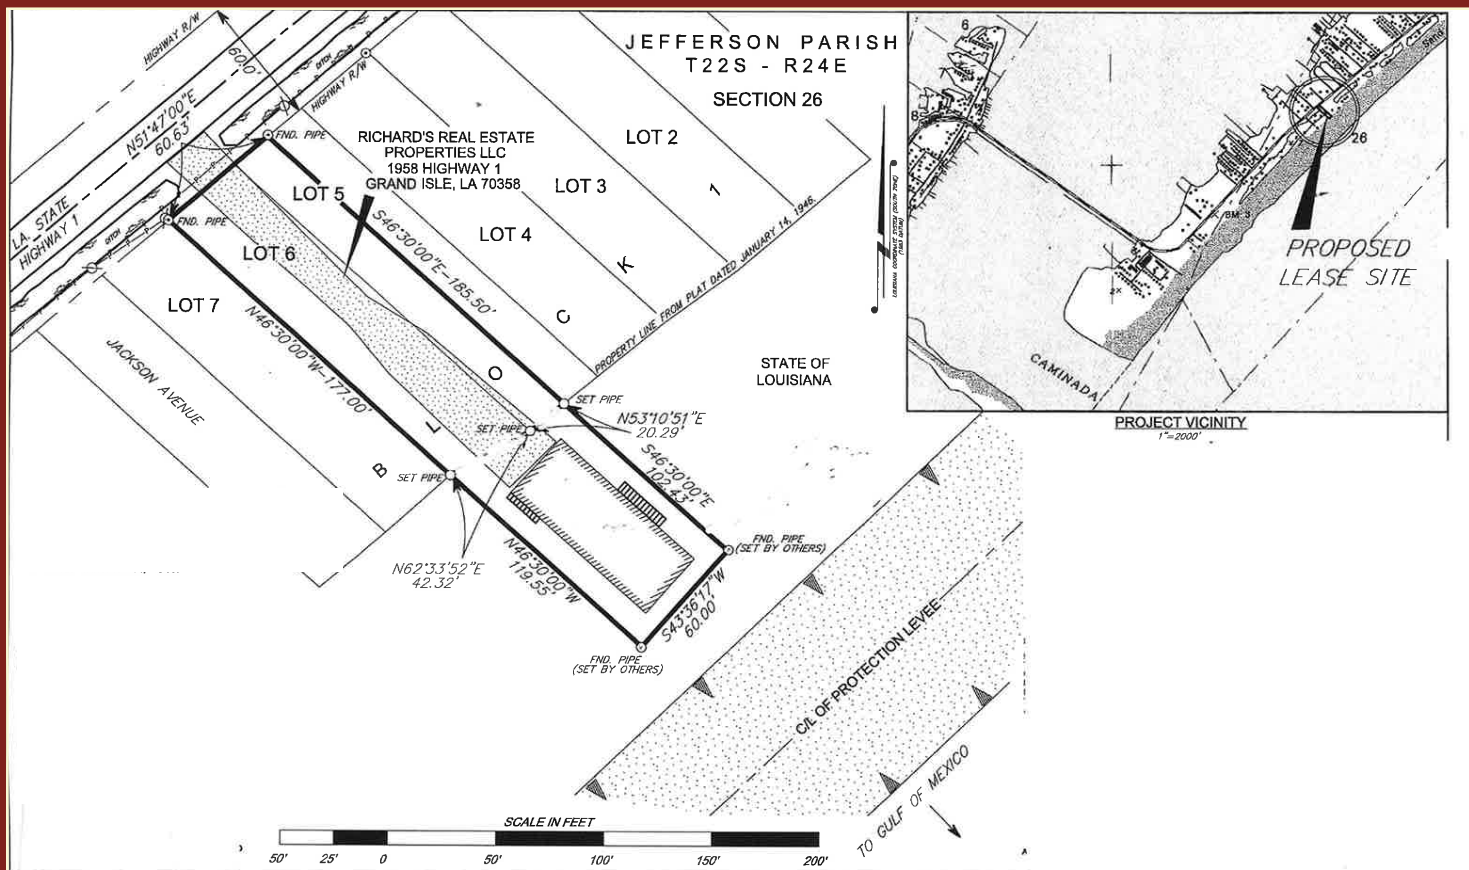

Beach Front Lot for Sale Grand Isle, Louisiana

1958 Hwy 1, Grand Isle, Louisiana 70358

Beach Front Lot for Sale, 18,042 S.F.

Also in Amaris Isle Lot #140 for Sale

Henry J Richard

985-856-5203

www.richarddevelopment.com

Beach Front Lot for Sale Grand Isle, Louisiana

BEACH FRONT LOT FOR SALE IN GRAND ISLE, LA PANORAMIC VIEW OF THE GULF SUNRISE & SUNSET

Lot is 61' wide x 292' depth
 Foundation is 85' x 34' = 2,890 S.F.
 Ready to rebuild camp/house

Underground Utilities
 2" Water Line & Sewage System in Place

1958 Hwy 1, Grand Isle, Louisiana 70358
Beach Front Lot for Sale, 18,042 S.F.
 Also in Amaris Isle Lot #140 for Sale

Henry J Richard
 985-856-5203