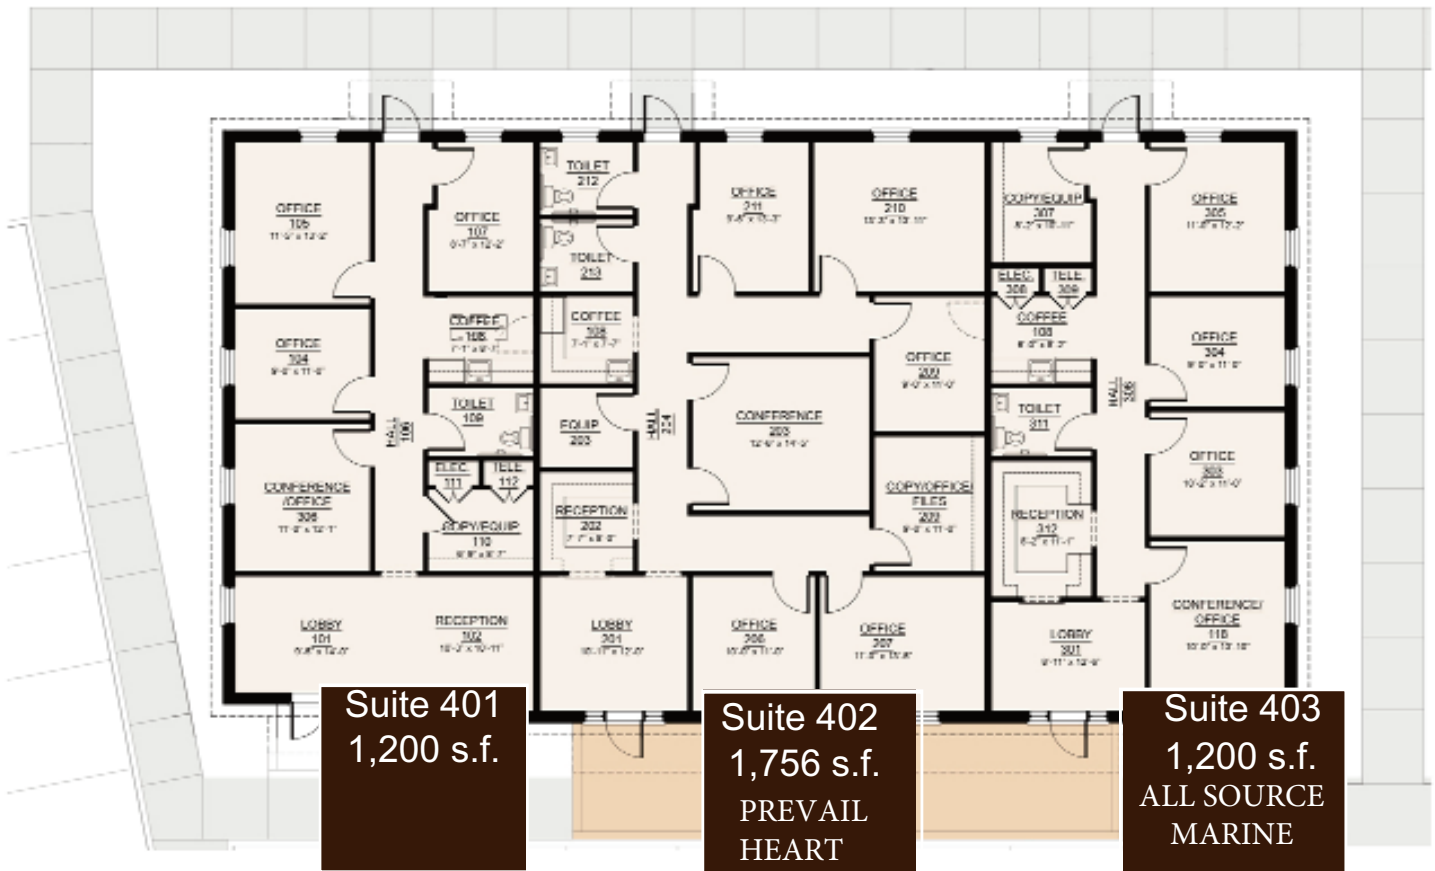

9'0" MSL Finish Floor Elevation

435 Corporate Drive

Professional - Medical - Financial

Lease - Sale - Build to Suit

For Additional Information, Contact:

Henry J. Richard ~ Principal

T 985/856-5203

henry@richarddevelopment.com