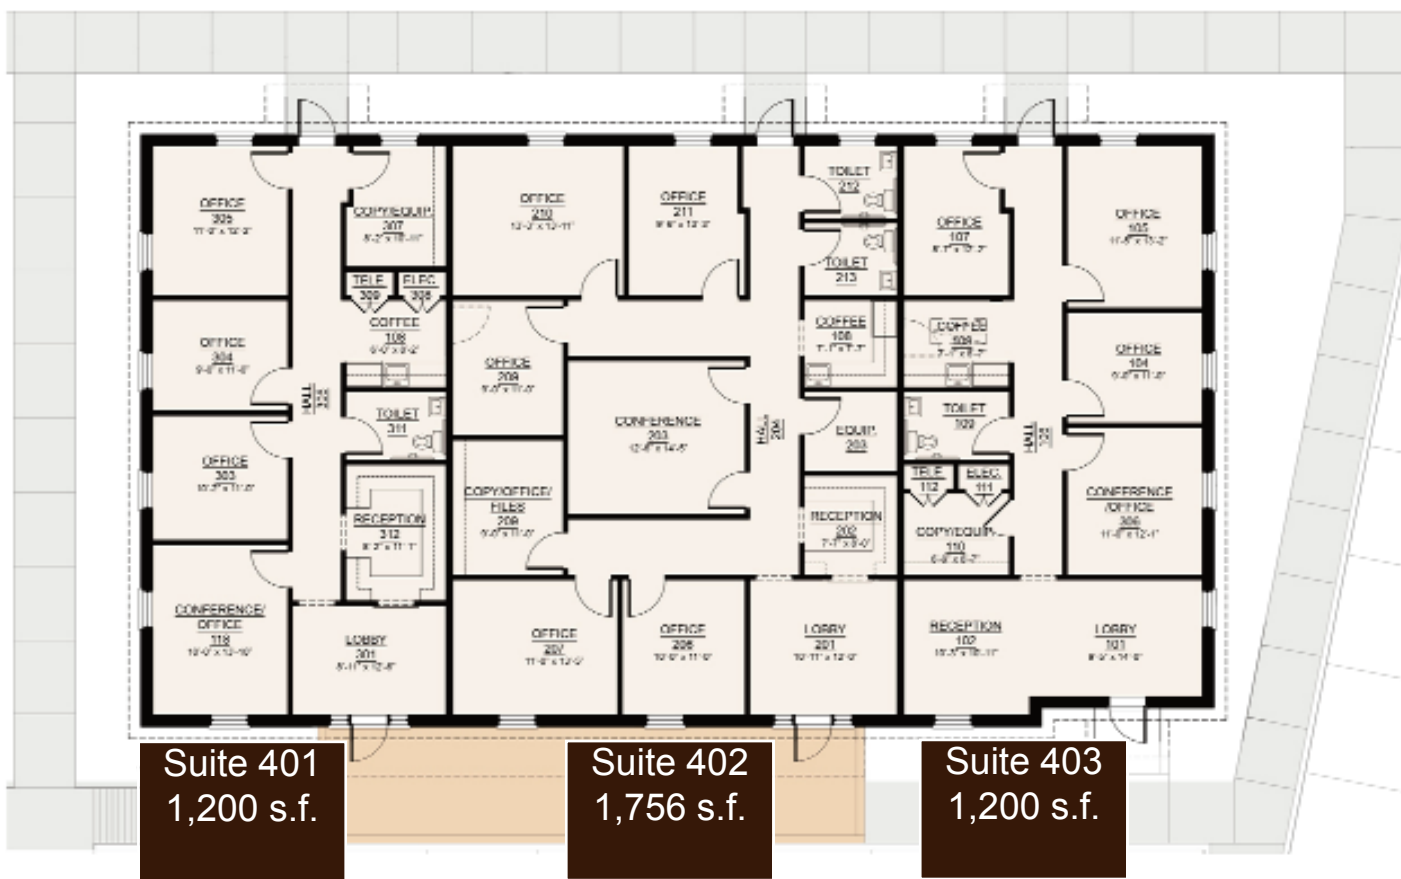

9'0" MSL Finish Floor Elevation

For Lease - Investment - Owner Occupied

For Additional Information, Contact:

Henry J. Richard ~ Principal
T 985/223-6012 ext. 227
henry@richarddevelopment.com