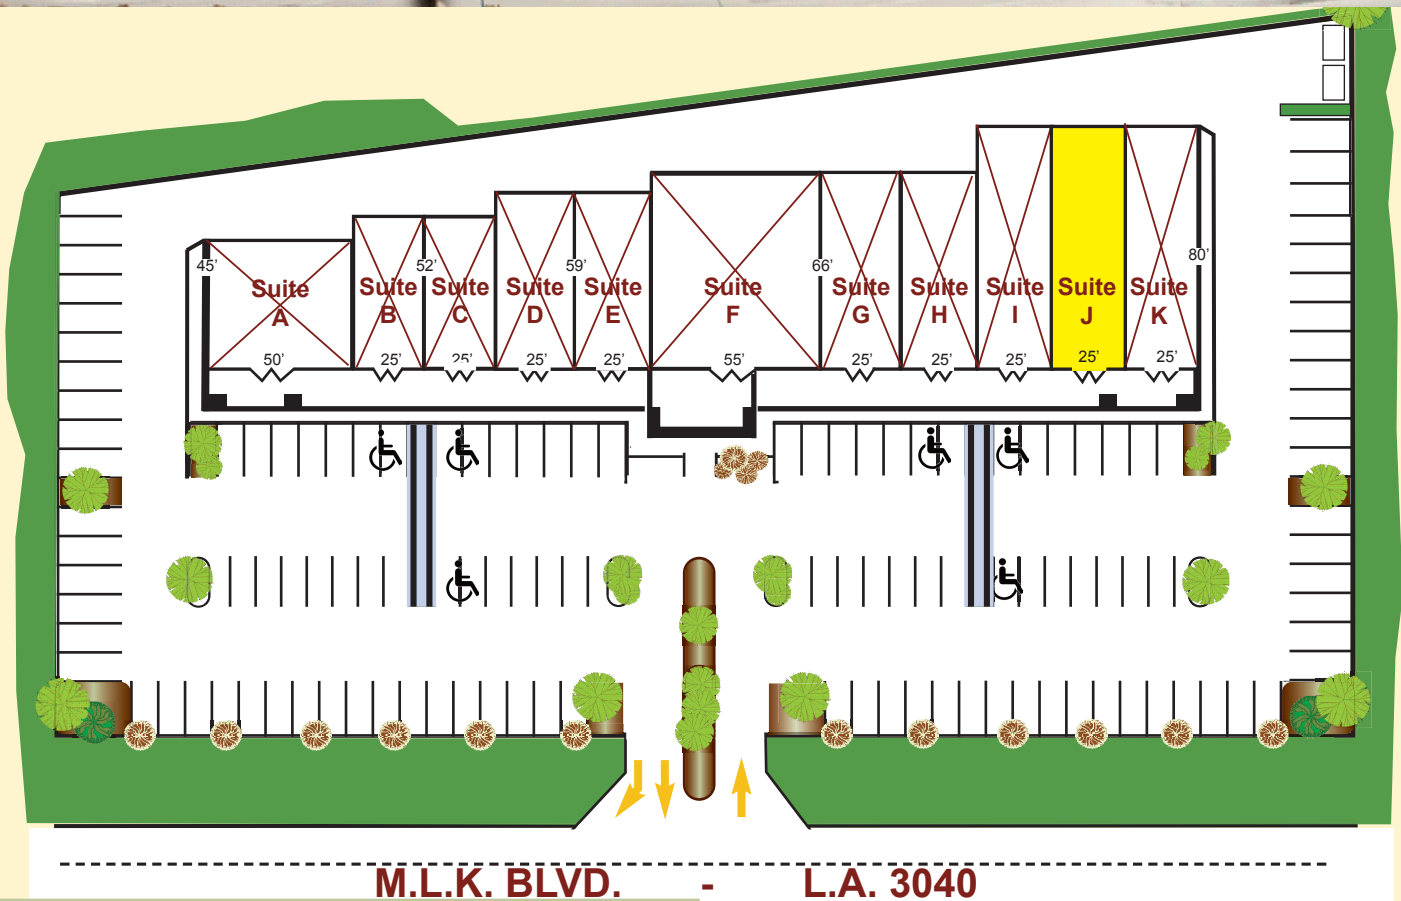

## Suite Information

- A 2,250 s.f. - Creative Nails
- B 1,300 s.f. - Smoothie Rox
- C 1,300 s.f. - Little Caesar's Pizza
- D 1,475 s.f. - Just 4 Him
- E 1,475 s.f. - NUTRI SHOP
- F 3,650 s.f. - Anytime Fitness
- G 1,650 s.f. - Go Auto Insurance
- H 1,650 s.f. - RRUS CO boutique
- I 2,000 s.f. - Gulf Coast Recovery Org.
- J 2,000 s.f. -
- K 2,000 s.f. - Orange Leaf Frozen Yogurt

8 PARISH RETAIL DRAW 450,000

SAFEST CITY IN THE STATE

TRAFFIC COUNT 30,000 PLUS CARS DAILY

FLOOD ZONE C - HIGH ELEVATION

Henry J. Richard ~ phone: 985/223-6012 ext. 227

[www.RICHARDDEVELOPMENT.com](http://www.RICHARDDEVELOPMENT.com)